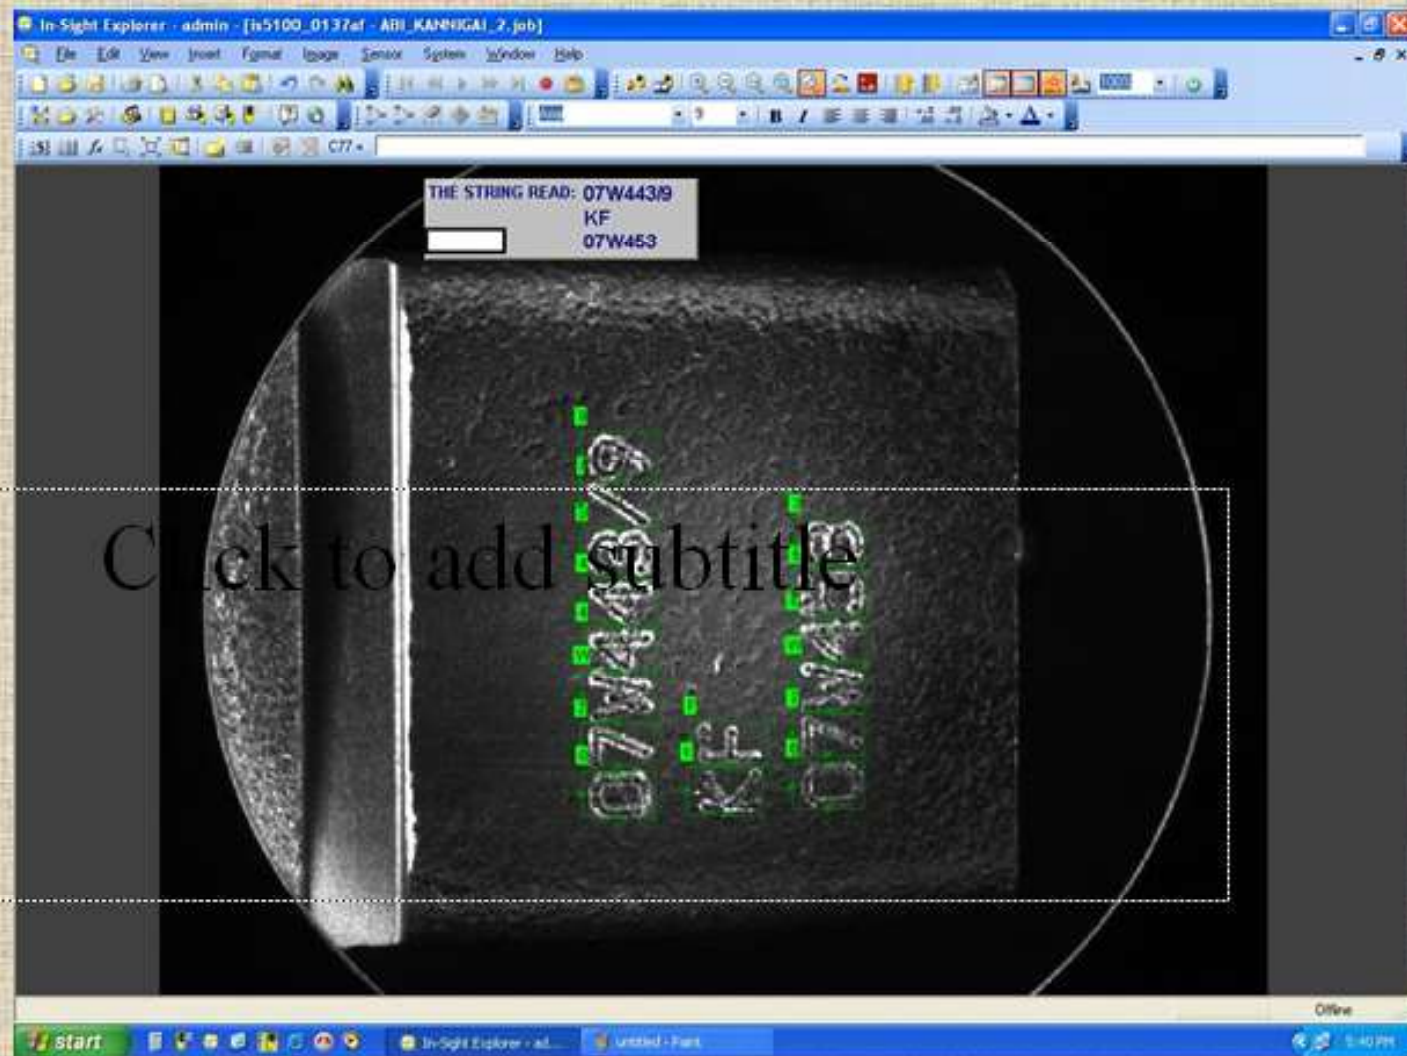

Optical Character Reading / Verification (OCR / OCV)

Click to add subtitle

In-Sight Explorer - admin - [__is5100_0137af__ - Spreadsheet View]

File Edit View Insert Format Image Sensor System Window Help

Address Bar: A5 = VerifyText(\$A\$0,0,0,0,228,588,125,962,51,443,308,691,78,577,-157,981,\$A\$3,'504246992',58,0,0,0,1,0,5000,0)

Pixel Value @ (284,300) = 73 0.0 ms Offline

Windows taskbar showing the Start button, system tray icons, and open applications: In-Sight Explorer - ad..., AUTO TECH, TITAN (Machine Build...), and the time 12:37 PM.

OCV of label on dispenser for Cipla with Cognex 5110 ID reader with white light.