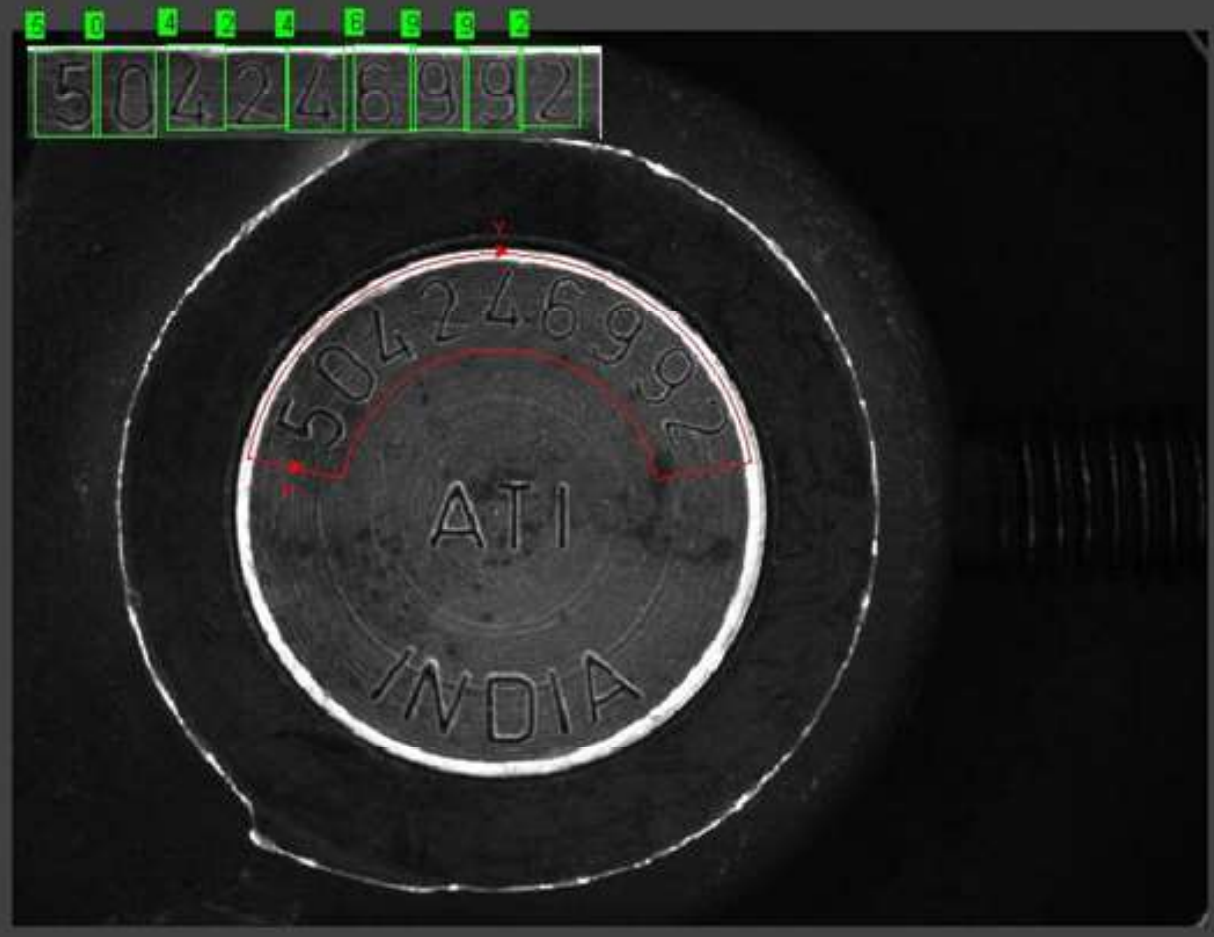

Optical Character Reading / Verification (OCR / OCV)

Click to add subtitle

In-Sight Explorer - admin - [__is5100_0137af__ - Spreadsheet View]

File Edit View Insert Format Image Sensor System Window Help

Address Bar: A5 = VerifyText(\$A\$0,0,0,0,228,588,125,962,51,443,308,691,78,577,-157,981,\$A\$3,'504246992',58,0,0,0,1,0,5000,0)

Pixel Value @ (284,300) = 73 0.0 ms Offline

Windows taskbar showing the Start button, system tray icons, and open applications: In-Sight Explorer - ad..., AUTO TECH, TITAN (Machine Build...), and the time 12:37 PM.

OCV of label on dispenser for Cipla with Cognex 5110 ID reader with white light.