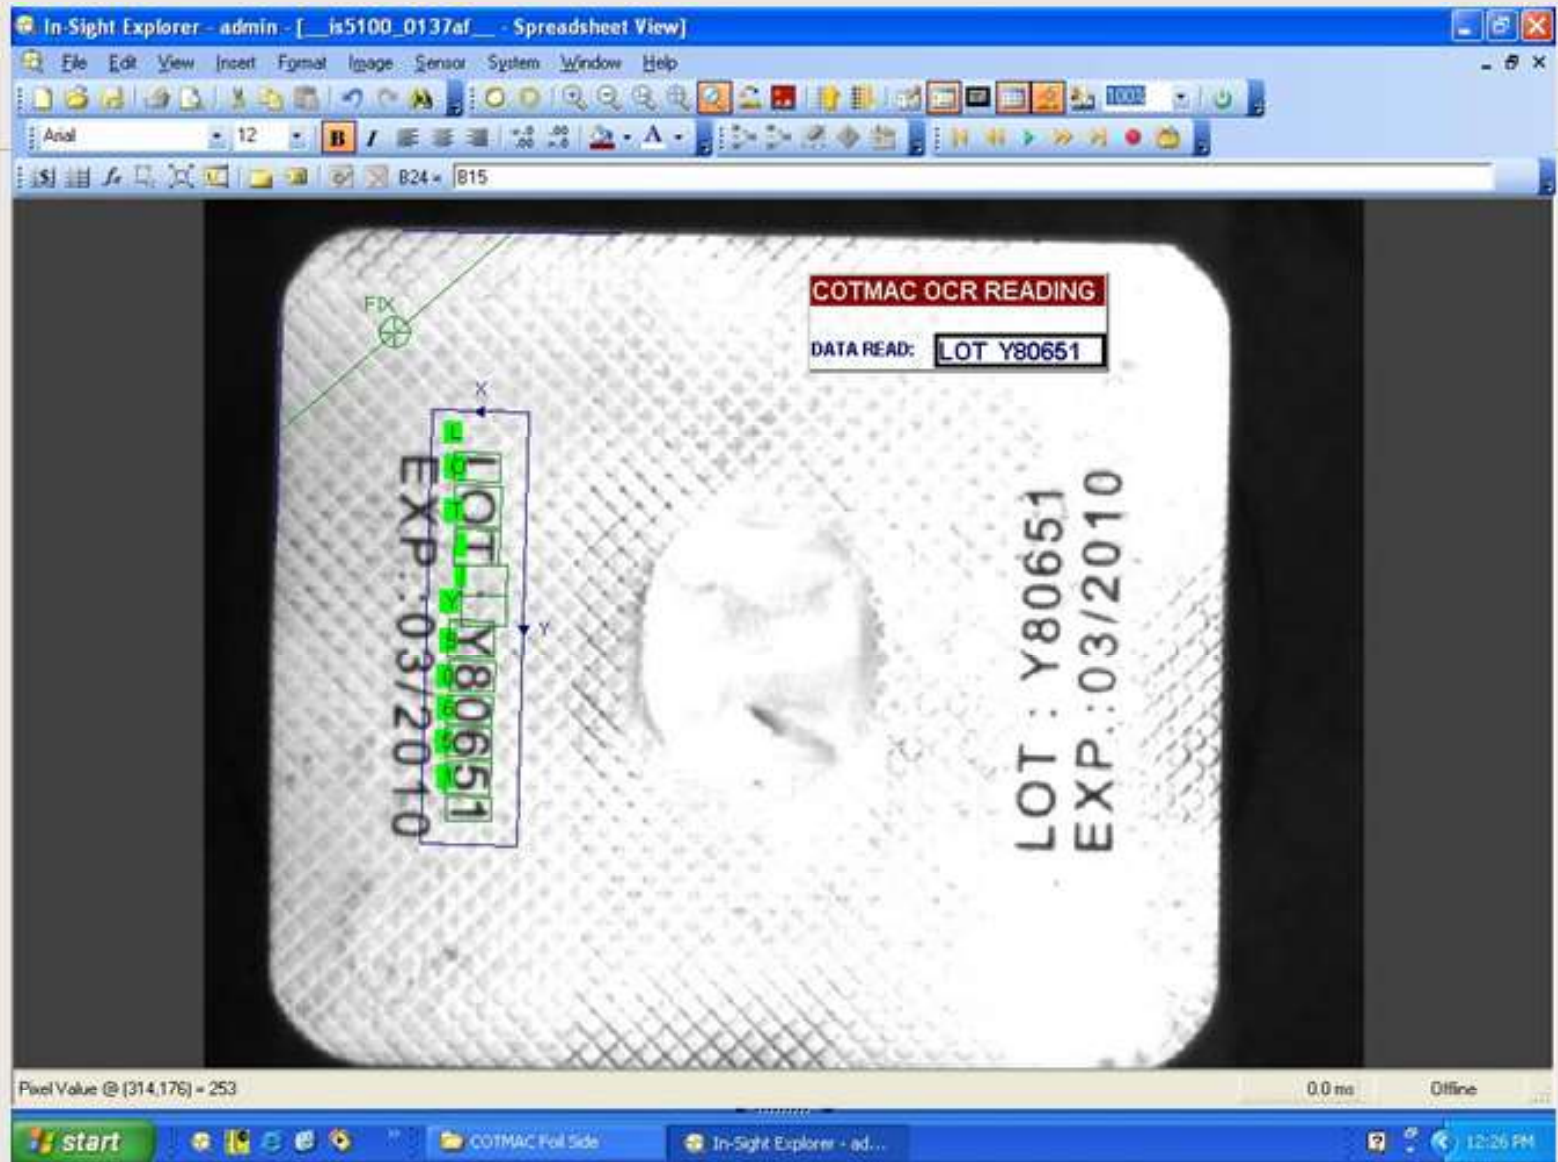

Optical Character Reading / Verification (OCR / OCV)

Click to add subtitle

In-Sight Explorer - admin - [__is5100_0137af__ - Spreadsheet View]

File Edit View Insert Format Image Sensor System Window Help

Address Bar: A5 = VerifyText(\$A\$0,0,0,0,228,588,125,962,51,443,308,691,78,577,-157,981,\$A\$3,'504246992',58,0,0,0,1,0,5000,0)

Pixel Value @ (284,300) = 73 0.0 ms Offline

Windows taskbar showing the Start button, system tray icons, and open applications: In-Sight Explorer - ad..., AUTO TECH, TITAN (Machine Build...), and the time 12:37 PM.

OCV of label on dispenser for Cipla with Cognex 5110 ID reader with white light.