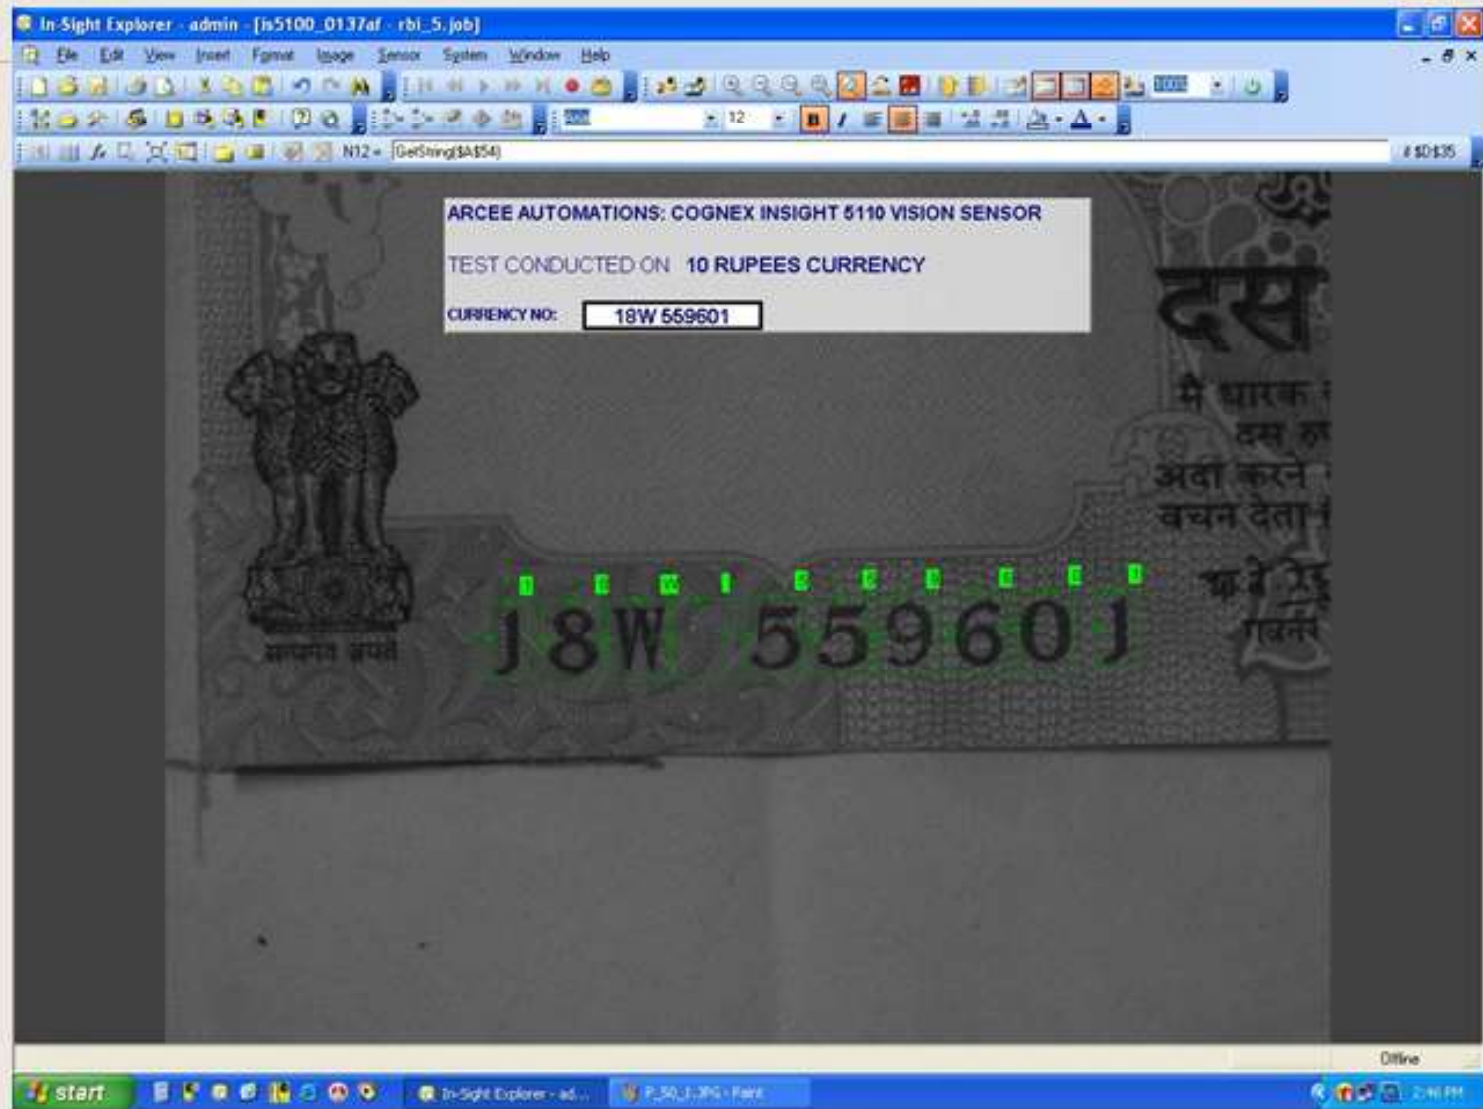

Optical Character Reading / Verification (OCR / OCV)

Click to add subtitle

In-Sight Explorer - admin - [__is5100_0137af__ - Spreadsheet View]

File Edit View Insert Format Image Sensor System Window Help

Address Bar: A5 = VerifyText(\$A\$0,0,0,0,228,588,125,962,51,443,308,691,78,577,-157,981,\$A\$3,'504246992',58,0,0,0,1,0,5000,0)

Pixel Value @ (284,300) = 73 0.0 ms Offline

Windows taskbar showing the Start button, system tray icons, and open applications: In-Sight Explorer - ad..., AUTO TECH, TITAN (Machine Build...), and the time 12:37 PM.

OCV of label on dispenser for Cipla with Cognex 5110 ID reader with white light.